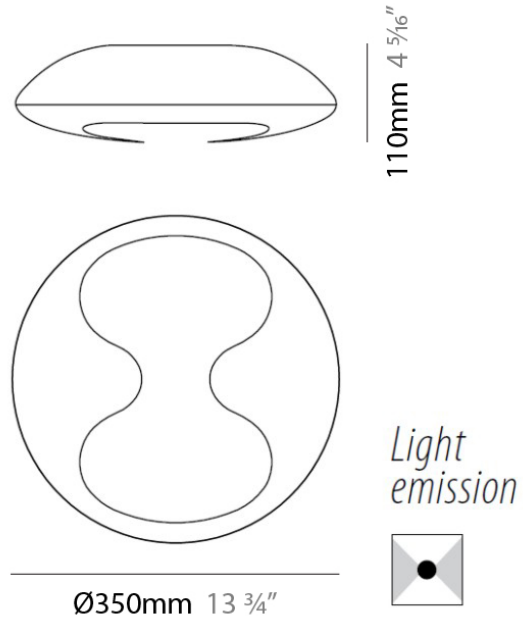

EIGHT SURFACE

D12077

PROJECT	
TYPE	
NOTES	
QUANTITY	
DATE	

GENERAL

Series: Eight
Division: Design
Mounting Type: Surface
Mounting Location: Ceiling
Subcategory: Ambient

PHYSICAL

Shape: Round
Diameter (mm): 350
Diameter (in): 13 3/4
Height (mm): 110
Height (in): 4 5/16
Light Distribution: Direct
Diffuser: Opal White Acrylic
Fixture Finish: Chrome
Fixture Material: Metal

ELECTRICAL

Number of Lamps: 2
Lamp Type: LED Retrofit / CFL
Lamp Shape: T4
Bulb Included: Bulb Not Included
Max. Wattage Per Lamp (W): 12 / 18
Lamp Base: G24-q2
Driver Included: Yes
Driver Location: Integrated
Driver Type: Ballast - Universal
Input Voltage (V): 120 - 277
Lamp Voltage (V): 120

LED

OPTICAL

RATINGS AND CERTIFICATIONS

Certified By: CSA Certified to UL and CSA Standards
IP rating: IP20